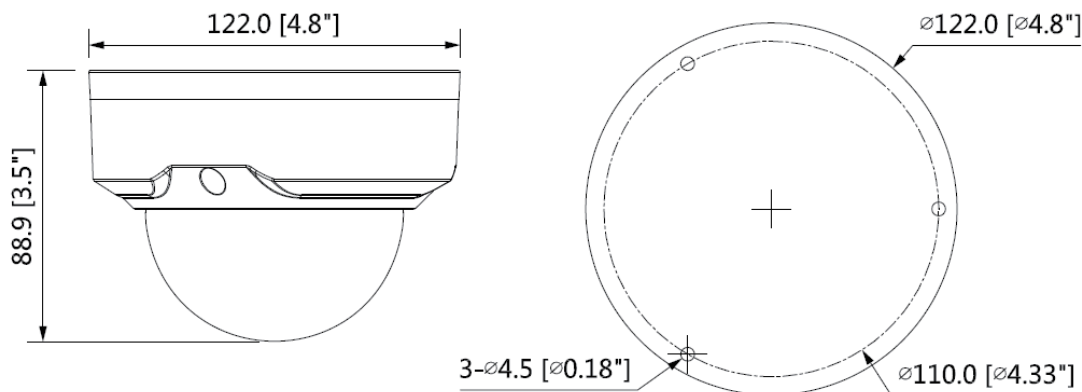

PERFORMANCE SERIES NETWORK WDR 8MP IR RUGGED MINI DOME CAMERA

RECOMMENDED ACCESSORIES

SYSTEM INTEGRATION

HEN*4	8 / 16 / 32 / 64-Channel Performance Series 4K NVRs (H.264 and H.265)
HEN*3	4 / 8 / 16 / 32-Channel Performance Series 4K NVRs (H.264 and H.265)
HEN*3V	4 / 8 / 16- Channel Embedded NVRs (H.265)

MOUNTS AND ACCESSORIES

HQA-PK		Pendant Mount Cap
HQA-WK**		Wall Mount Bracket

MOUNTS AND ACCESSORIES

HQA-PM2		Pole Mount Adapter
HQA-IC		In-Ceiling Bracket
HQA-BB4**		Junction Box
HQA-CBE**		Ceiling Mount Extend Bracket

The HQA-WK/HQA-BB4 must be used when installing the camera to HQA-PM2.

ORDERING

H4W8PER2V	Network WDR 8MP IR Rugged Mini Dome Camera, 1 / 2.8" CMOS, 2.7 mm~13.5 mm Motorized, 2 IR LEDs, PoE, IP66, IK10, H.265 / Smart Codec

DIMENSIONS

For more information

www.security.honeywell.com/uk
www.security.honeywell.com/me

Honeywell Commercial Security

Emaar Business Park, Sheikh Zayed Road
Building No. 2, 2nd floor, 201
Post Office Box 232362
Dubai, United Arab Emirates
Tel: +971 4 450 5800

140 Waterside Road
Hamilton Industrial Park
Leicester LE5 1TN
United Kingdom
Tel: +44 (0) 1928 378005
www.honeywell.com

ONVIF and the ONVIF logo are trademarks of ONVIF Inc.
Honeywell reserves the right, without notification, to make changes in product design or specifications.

HSV-H4W8PER2V-01-UK(0921)DS-Y
© 2021 Honeywell International Inc.

Honeywell