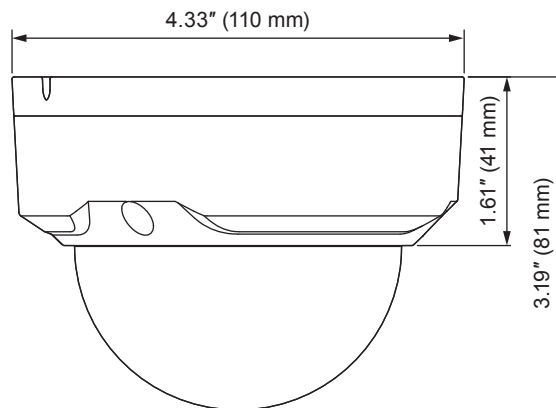

WDR 4 MP IR Rugged Mini Dome Camera

RECOMMENDED ACCESSORIES

SYSTEM COMPATIBILITY		MOUNTS AND ACCESSORIES	
HEN*4	8/16/32/64-channel Focus 4K NVRs (H.264/H.265)	HQA-WK	Wall Mount
HEN*2	4/8/16-channel Performance Series NVRs (H.264)	HQA-PM2**	Pole Mount Bracket
		HB34S2-CM**	Corner Mount Bracket
		HQA-BB2	Junction Box

* Pre-installed storage (TB).

** The HQA-BB2 junction box must be used when installing the camera to HQA-PM2 or HB34S2-CM.

ORDERING

H4W4PER3	Network WDR 4 MP IR Rugged Mini Dome Camera, 1/3" CMOS, 2.8 mm Fixed, 24 IR LEDs, PoE, H.265+

DIMENSIONS

For more information

www.honeywell.com/security

Honeywell Security and Fire

2700 Blankenbaker Pkwy, Suite 150

Louisville, KY 40299

1.800.323.4576

www.honeywell.com

Honeywell reserves the right, without notification, to make changes in product design or specifications.

L/H4W4PER3D/D | 10/17

© 2017 Honeywell International Inc.

Honeywell